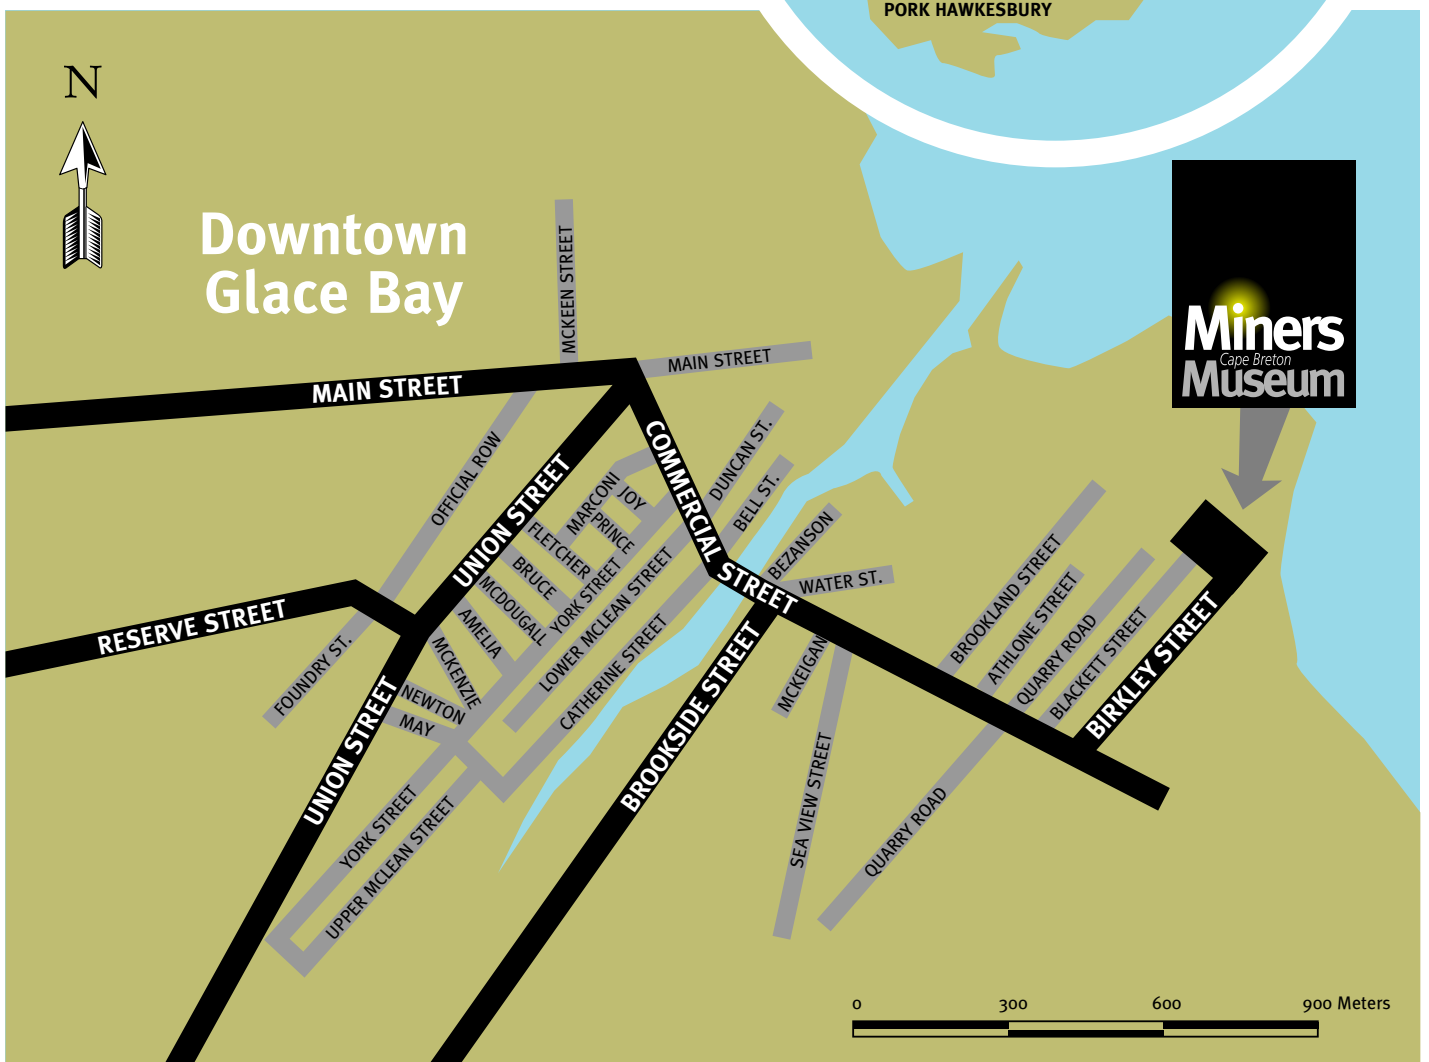

How to find us...

The Cape Breton Miners' Museum Location Map

Cape Breton Miners' Museum ■ Glace Bay Nova Scotia Canada B1A 5T8 ■ Telephone (902) 849-4522 ■ Fax: (902) 849-8022